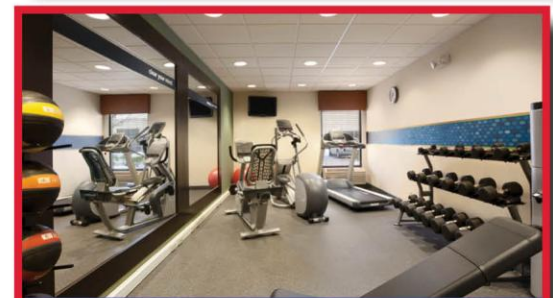

Fitness Center

215 Wood Road | Braintree, MA 02184 | 781.380.3300